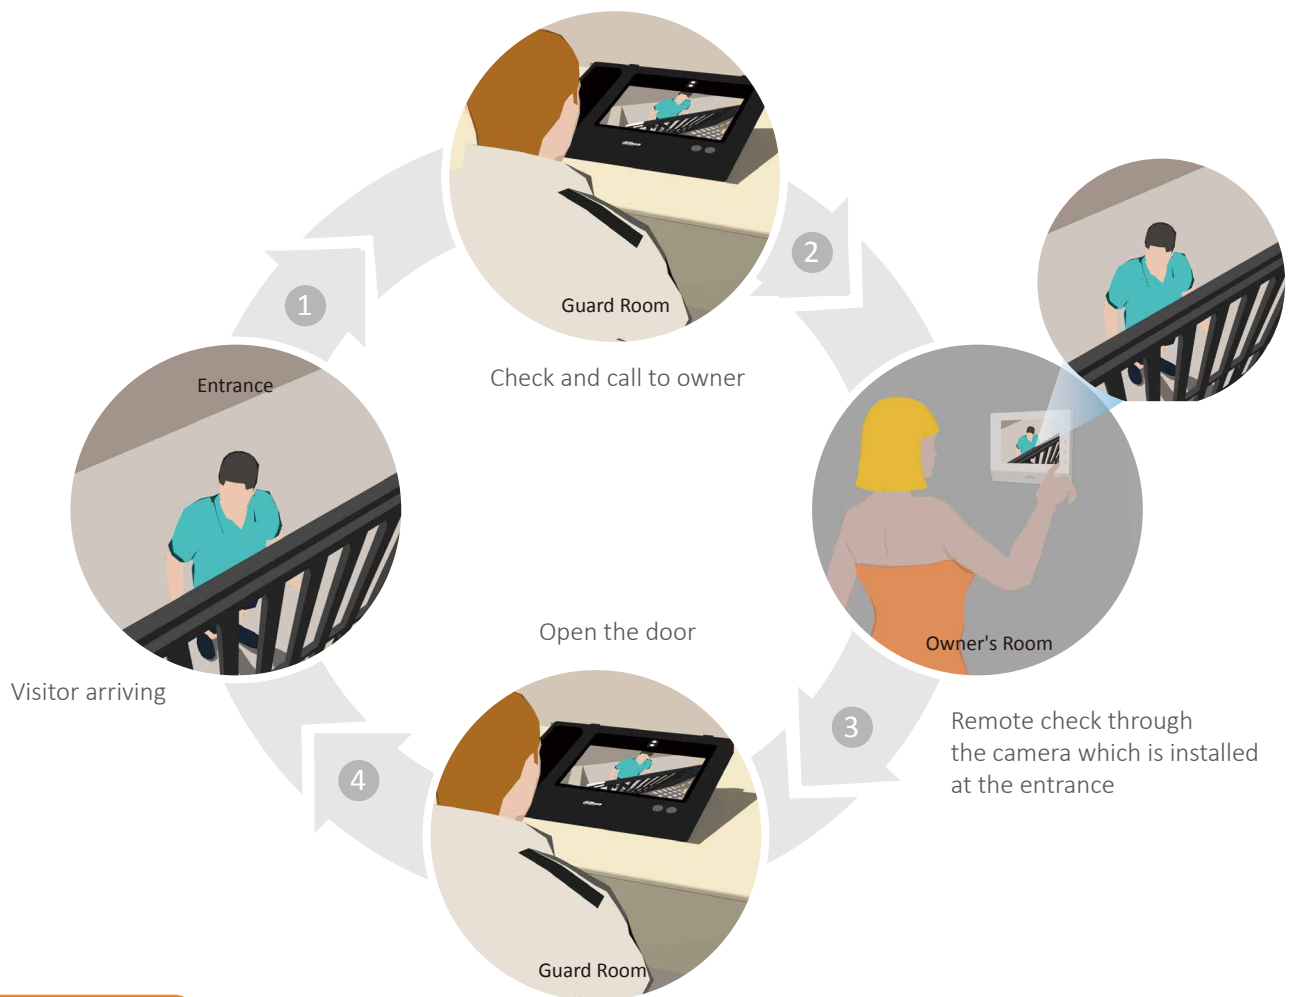

Fence
Intrusion alarm
CCTV surveillance

Public Area
Emergency phone tower
CCTV surveillance

Entrance & Exit
ANPR
Access control
Video intercom
CCTV surveillance

APPLICATION AREA

Entrance & Exit

License plate recognition is convenient for registered owners vehicles going in and out and effective management of other vehicles.

- White list
- Work offline
- Night vision

The access control system is convenient for letting owners in and out of a premises and effectively manage other persons.

- Support 100,000 valid cards & 150,000 records
- Support card, password, fingerprint and combination
- Wiegand or RS-485 interface to readers (2/4 door)
- Door time out alarm, intrusion alarm, duress alarm and tamper alarm
- Up to 3,000 fingerprints capacity
- Up to 100,000 cards capacity

When a guest arrives, the security guard can call the owner's room from the master station. The camera which is installed at the entrance will push the video to the owner's indoor monitor for the owner to check it conveniently.

Apartment Lobby

When the guest comes, the video intercom system can inform the owner to know who is coming and open the lobby door remotely by the video indoor monitor.

Features:

- Video intercom
- Remote door opening
- Live video monitoring
- Group call
- Night vision
- Announcement